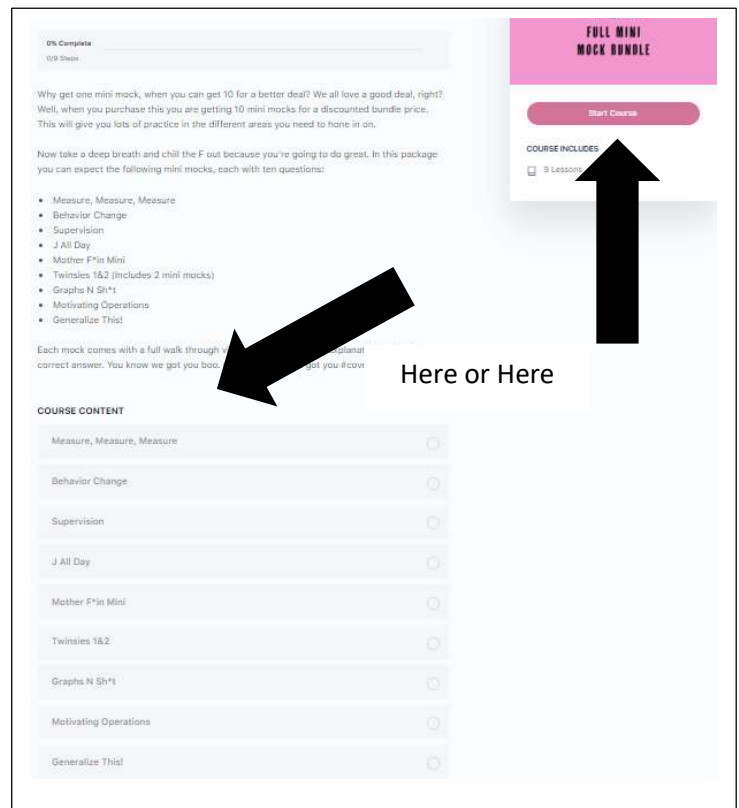

Continue ▶

Here is where you will enter the password that was given to you to access the mock exam

Mini Mock Madness.....Let's do it!

Here is how you access your mini mock and the passwords

Click on the title to access the mini mock bundle

Here is what it will look like once you open the mini mock bundle. You can access the mini mocks by clicking on start course or on the title of each mini mock

Measure, Measure, Measure

Study Notes ABA • 03/16/2020